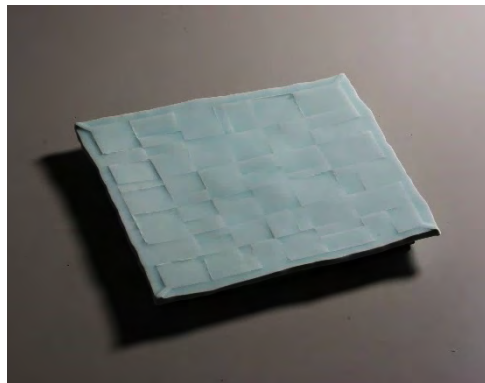

YOSHIKAWA MASAMICHI
ARCHITECTURES

6th September to 15th October 2017

Captions

1. Kayo
Porcelain
39.3 x 39.3 x 43.5 cm
Photo : Shigeru Murai

2. Kayo
Porcelain
44 x 54.2 x 43.5 cm
Photo : Shigeru Murai

3. Kayo
Porcelain
66.3 x 24 x 25.5 cm
Photo : Shigeru Murai

4. Kayo
Porcelain
27.5 x 19 x 51.5 cm
Photo : Shigeru Murai

5. Sizuku
Porcelain
51.5 x 51.5 x 46 cm
Photo : Shigeru Murai

6. Suien
Porcelain
17.5 x 10.5 x 20 cm
Photo : Shigeru Murai

7. Ban
Porcelain
45 x 44 x 6 cm
Photo : Shigeru Murai