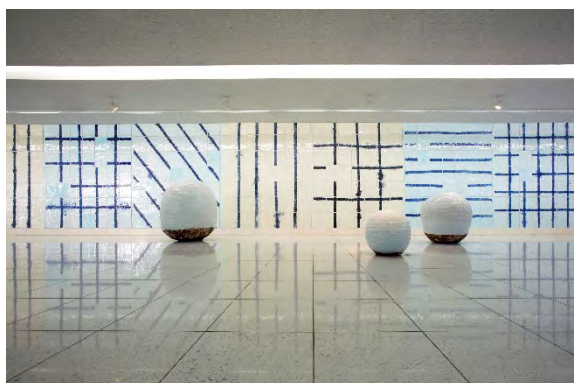

YOSHIKAWA MASAMICHI
ARCHITECTURES

6th September to 15th October 2017

Captions

1. Kayo
Porcelain
39.3 x 39.3 x 43.5 cm
Photo : Shigeru Murai

2. Kayo
Porcelain
44 x 54.2 x 43.5 cm
Photo : Shigeru Murai

3. Kayo
Porcelain
66.3 x 24 x 25.5 cm
Photo : Shigeru Murai

4. Kayo
Porcelain
27.5 x 19 x 51.5 cm
Photo : Shigeru Murai

5. Sizuku
Porcelain
51.5 x 51.5 x 46 cm
Photo : Shigeru Murai

6. Suien
Porcelain
17.5 x 10.5 x 20 cm
Photo : Shigeru Murai

7. Ban
Porcelain
45 x 44 x 6 cm
Photo : Shigeru Murai