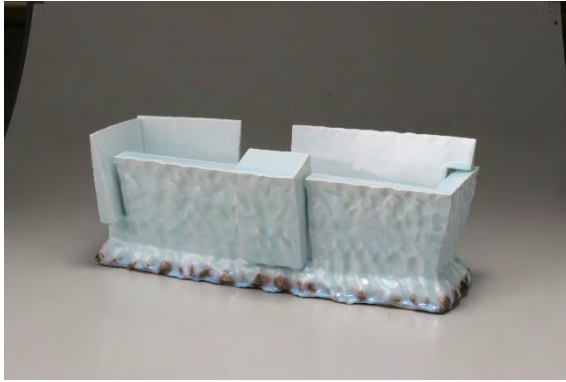

YOSHIKAWA MASAMICHI
ARCHITECTURES

6th September to 15th October 2017

Captions

1. Kayo
Porcelain
39.3 x 39.3 x 43.5 cm
Photo : Shigeru Murai

2. Kayo
Porcelain
44 x 54.2 x 43.5 cm
Photo : Shigeru Murai

3. Kayo
Porcelain
66.3 x 24 x 25.5 cm
Photo : Shigeru Murai

4. Kayo
Porcelain
27.5 x 19 x 51.5 cm
Photo : Shigeru Murai

5. Sizuku
Porcelain
51.5 x 51.5 x 46 cm
Photo : Shigeru Murai

6. Suien
Porcelain
17.5 x 10.5 x 20 cm
Photo : Shigeru Murai

7. Ban
Porcelain
45 x 44 x 6 cm
Photo : Shigeru Murai